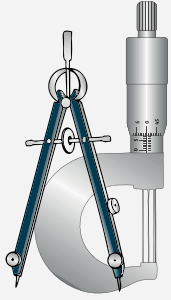

Electrical Tarp Truck System

We offer Electric Truck Tarping Systems depending on the specific needs of your vehicle

Here at our company, we are pleased to provide our valued customers with outstanding and reliable Electric Truck Tarping Systems that are specifically tailored to the unique needs of your vehicle. Our top-tier solutions are designed to provide maximum convenience, flexibility, and functionality, ensuring that your cargo is always protected and secure during transportation. Whether you are looking for a simple and straightforward tarping system, or a more sophisticated solution with additional features such as remote control operation, we have got you covered. You can rely on our expert technicians to install your tarping system with precision and care, ensuring that it operates flawlessly for many years to come.

Our Vision

- ✓ **SAVING TIME**
- ✓ **CLEANER ENVIRONMENT**
- ✓ **SAVING MONEY**
- ✓ **SAFETY & HEALTH FIRST**

ADAA
Covers & more

Curtainside Trailer

The curtainside trailer combines the benefits of a flatbed with the covering and containment advantages of an enclosed trailer. At ADAA TENTS, SHEDS & TARPULINS TRADING CO. L.L.C., we specialize in providing high-quality Curtain side for your trailer. Our side Curtain are made of durable PVC 900GSM Heavy Duty PVC Tarpaulin side curtains, retractable from either the front or rear of the trailer.

We ensure top quality by meticulously selecting each piece to meet the highest standards. Additionally, our side Curtain are reinforced with welded straps, boasting a tensile strength of up to 2 tons, ensuring optimal closure results and weatherproof protection. Moreover, they offer durability, flexibility, and are customizable with printing capabilities.